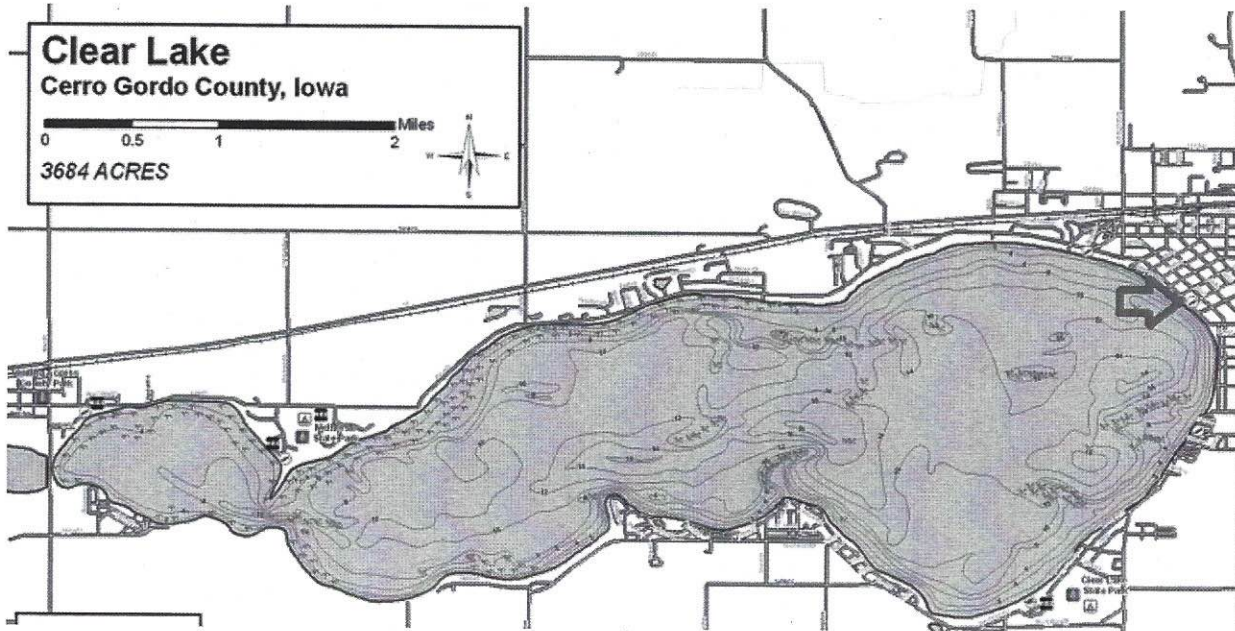

Emergency Safety Plan for Clear Lake Yacht Club

641-357-8001

For a medical emergency, dial 911

To meet first responders, proceed to the Clear Lake Yacht Club, 103 Main Ave, Clear Lake, IA

Nearest Emergency Room is MercyOne North Iowa, 1000 4th St SW, Mason City, IA

Be prepared to tell 9-1-1:

- Current location of injured person
- Description of boats (if requesting on-water help)
- You will bring the injured person to the CLYC building
- Age/gender/number of injured people
- Type of injury/situation
- Your name and call back number

First aid kits are available in the kitchen at the yacht club and on the Race Committee boats.

For Refuge, proceed to the nearest dock and tie up. In Iowa, all docks can be used for refuge.